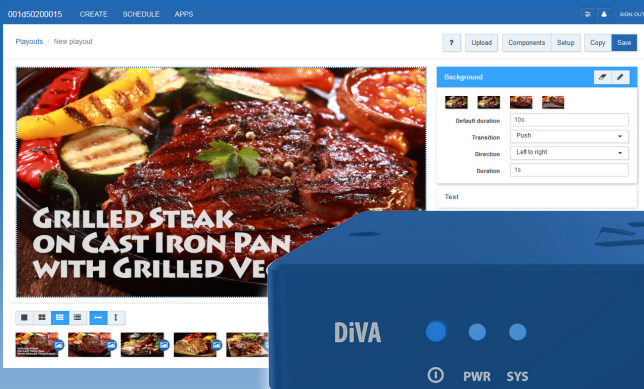

# Create. Schedule.

Built-in web-based tools with  
ready to use Playouts and Apps  
for a single horizontal or vertical screen.